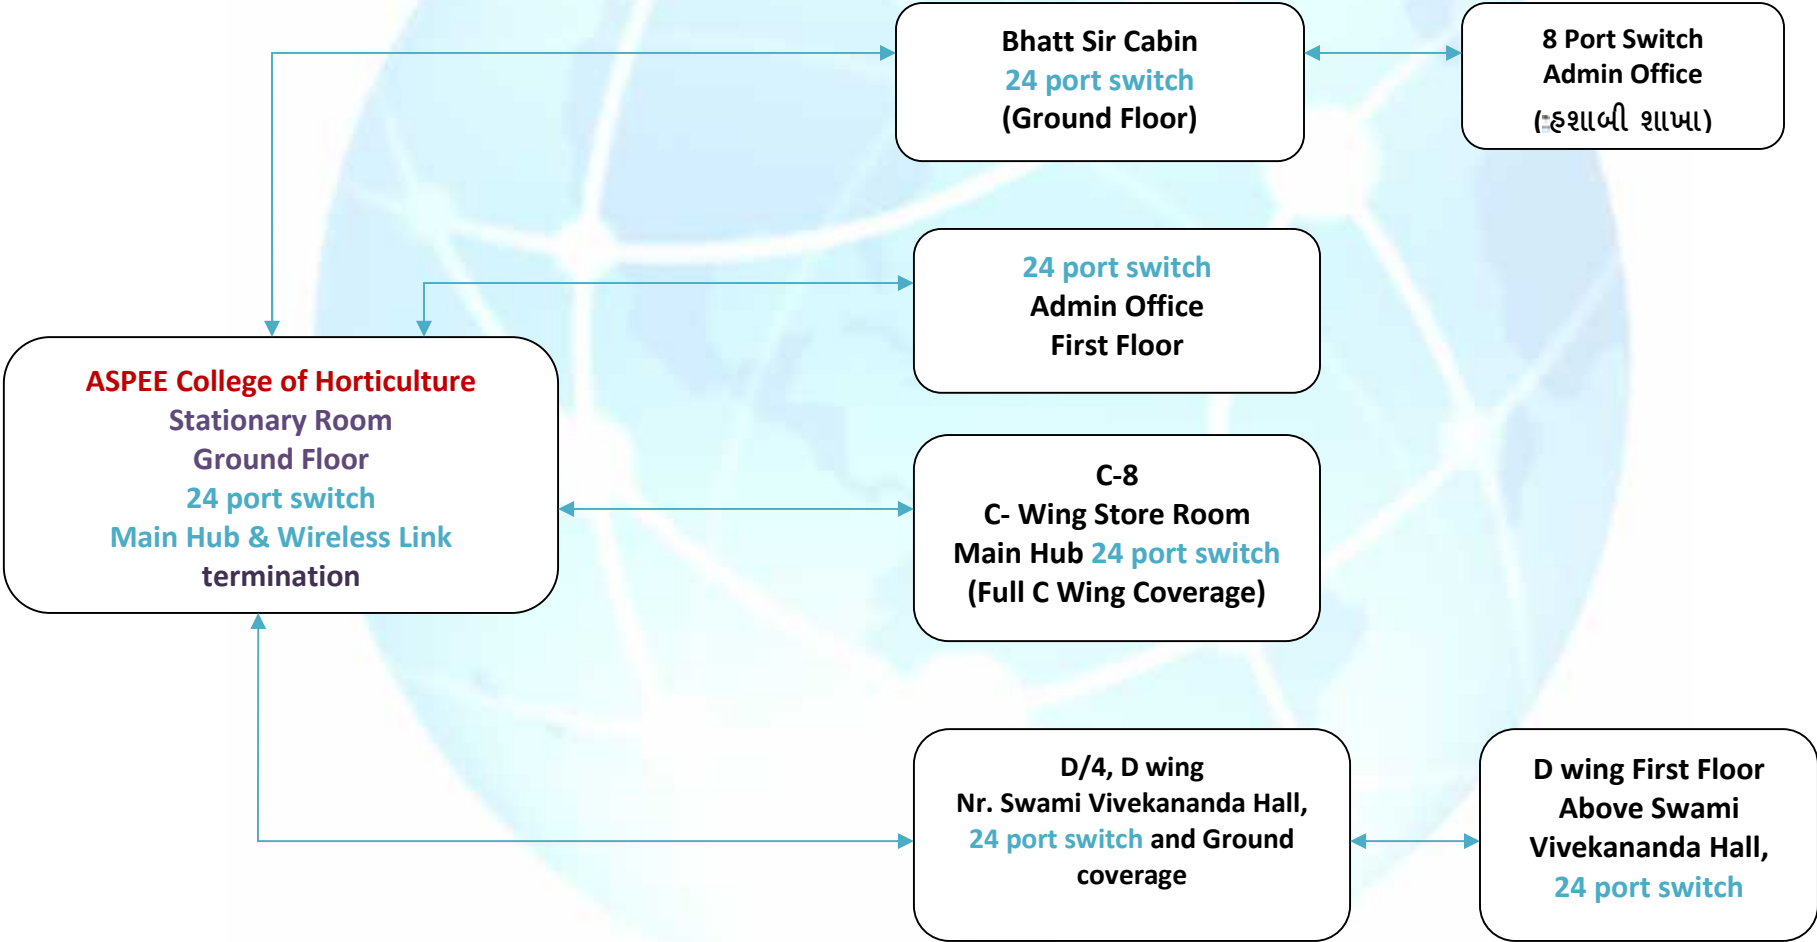

- 12 Core fiber line Specification
- New Fiber Switch at Stat Depar. line Specification

College of Forestry, Navsari Network Diagram

Fiber Optics Line

UTP CAT-6 connectivity

ASPEE College of Horticulture Network Diagram

UTP CAT-6 connectivity ↔

Local Area Network in New Vice-Chancellor Building

IT Department NAU Navsari

Main Link Via Wireless

Wireless Access Point

24 Port Switch

8 Port Switch

Remark

The shown network diagram is tentative/rough . The Final/Fair diagram will be shared in the Pre-bid meeting. Again at any point of time the Network diagram will be vary basis on the timely Network variations.