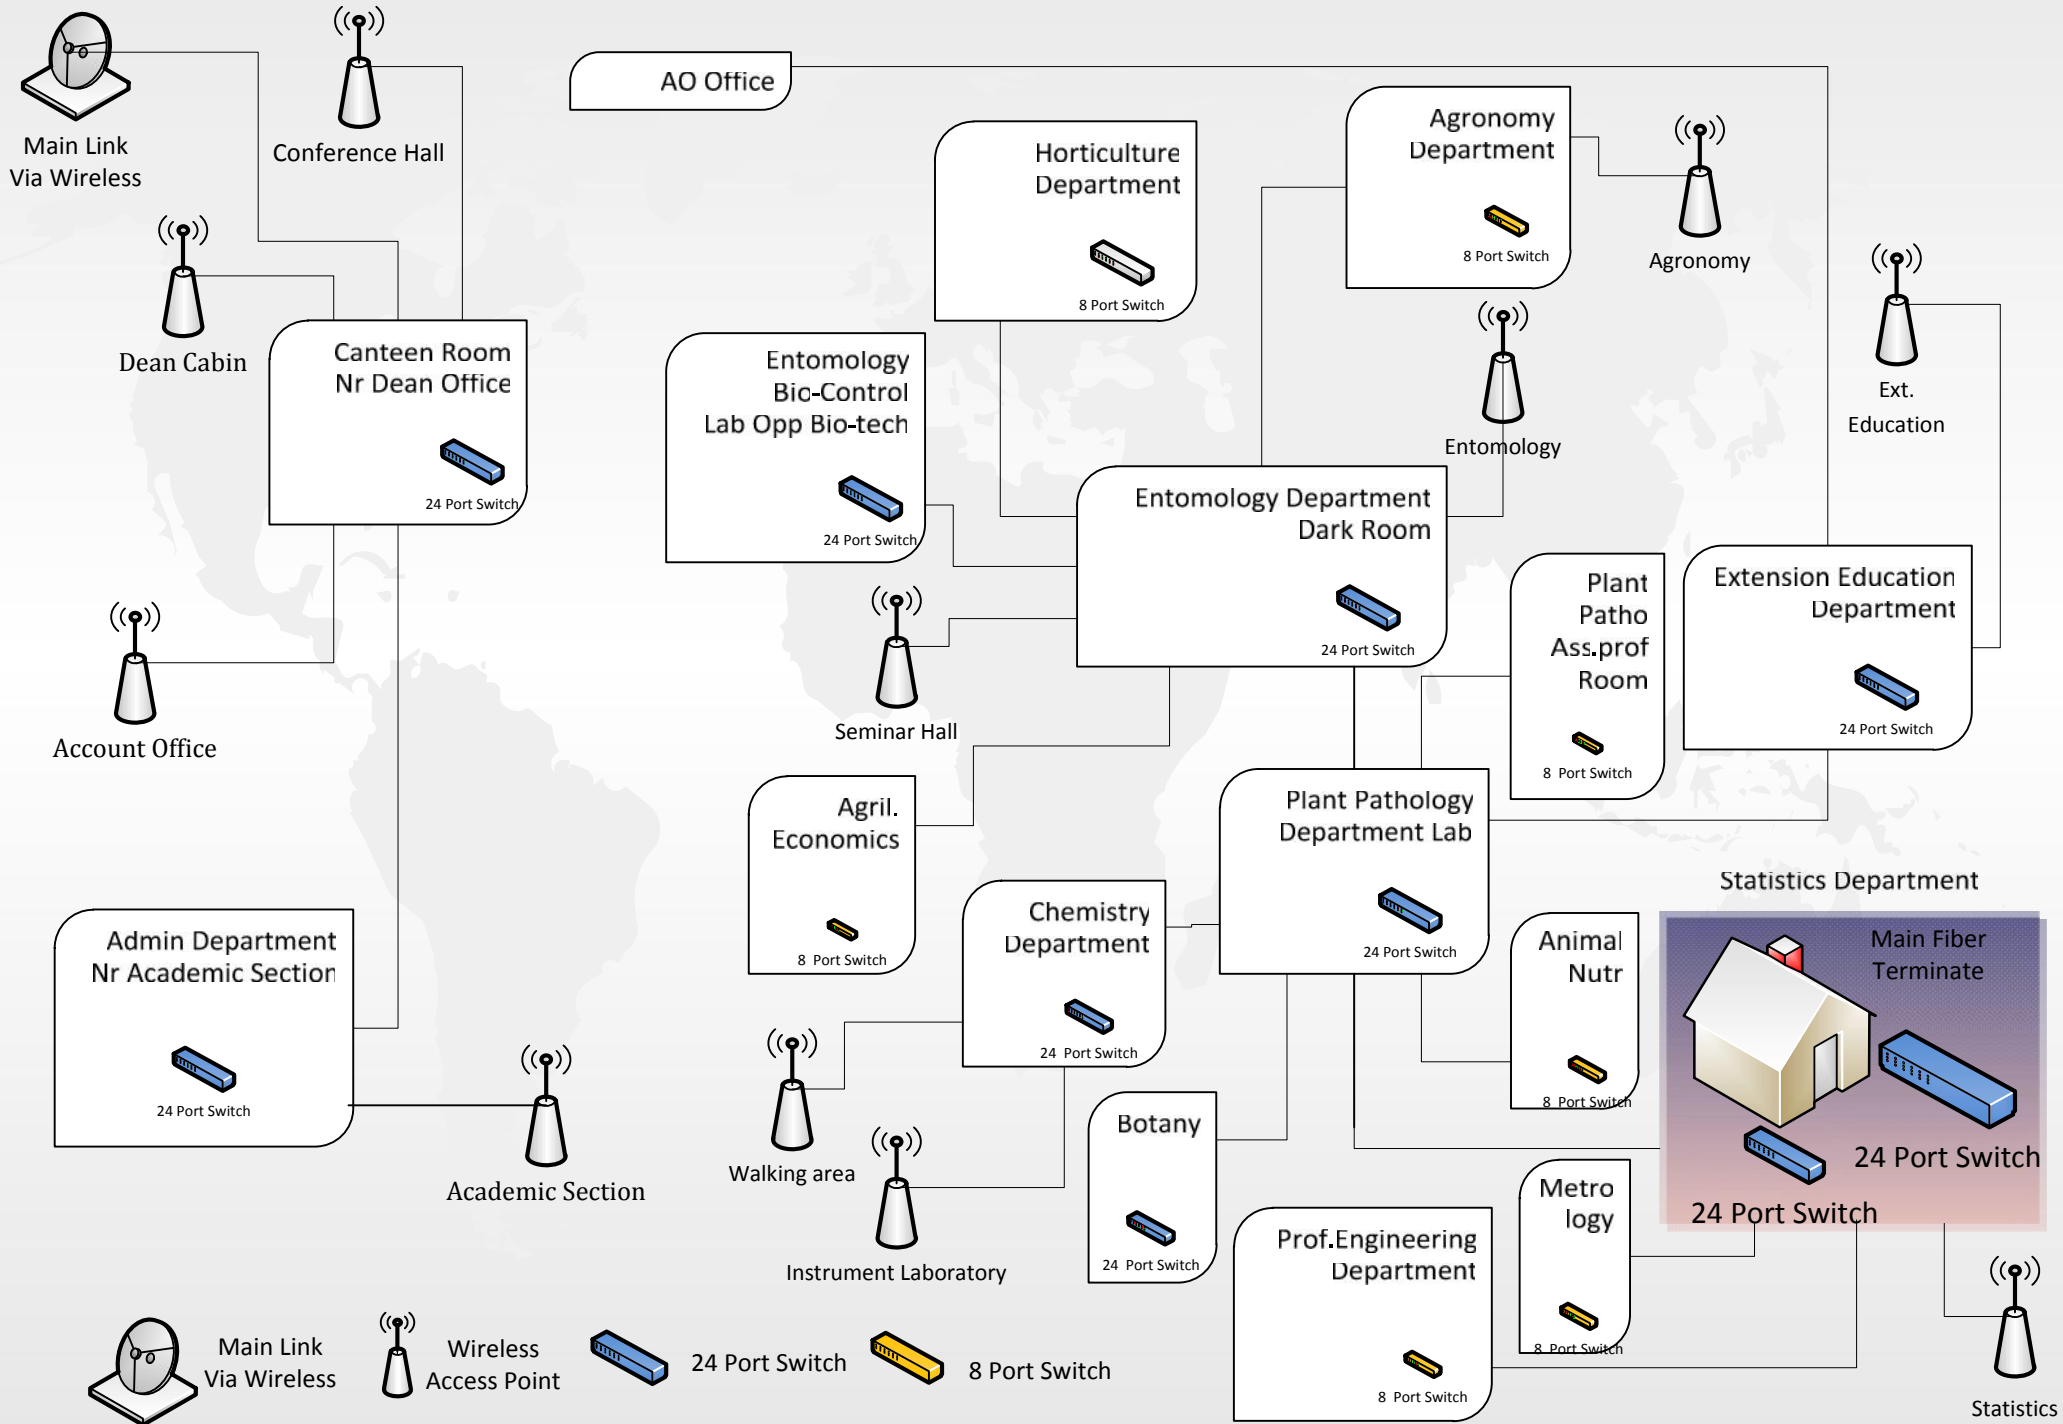

- 12 Core fiber line Specification
- New Fiber Switch at Stat Depar. line Specification

College of Forestry, Navsari Network Diagram

Fiber Optics Line

UTP CAT-6 connectivity

ASPEE College of Horticulture Network Diagram

UTP CAT-6 connectivity ↔

Local Area Network in New Vice-Chancellor Building

IT Department NAU Navsari

Main Link Via Wireless

Wireless Access Point

24 Port Switch

8 Port Switch

Remark

The shown network diagram is tentative/rough . The Final/Fair diagram will be shared in the Pre-bid meeting. Again at any point of time the Network diagram will be vary basis on the timely Network variations.