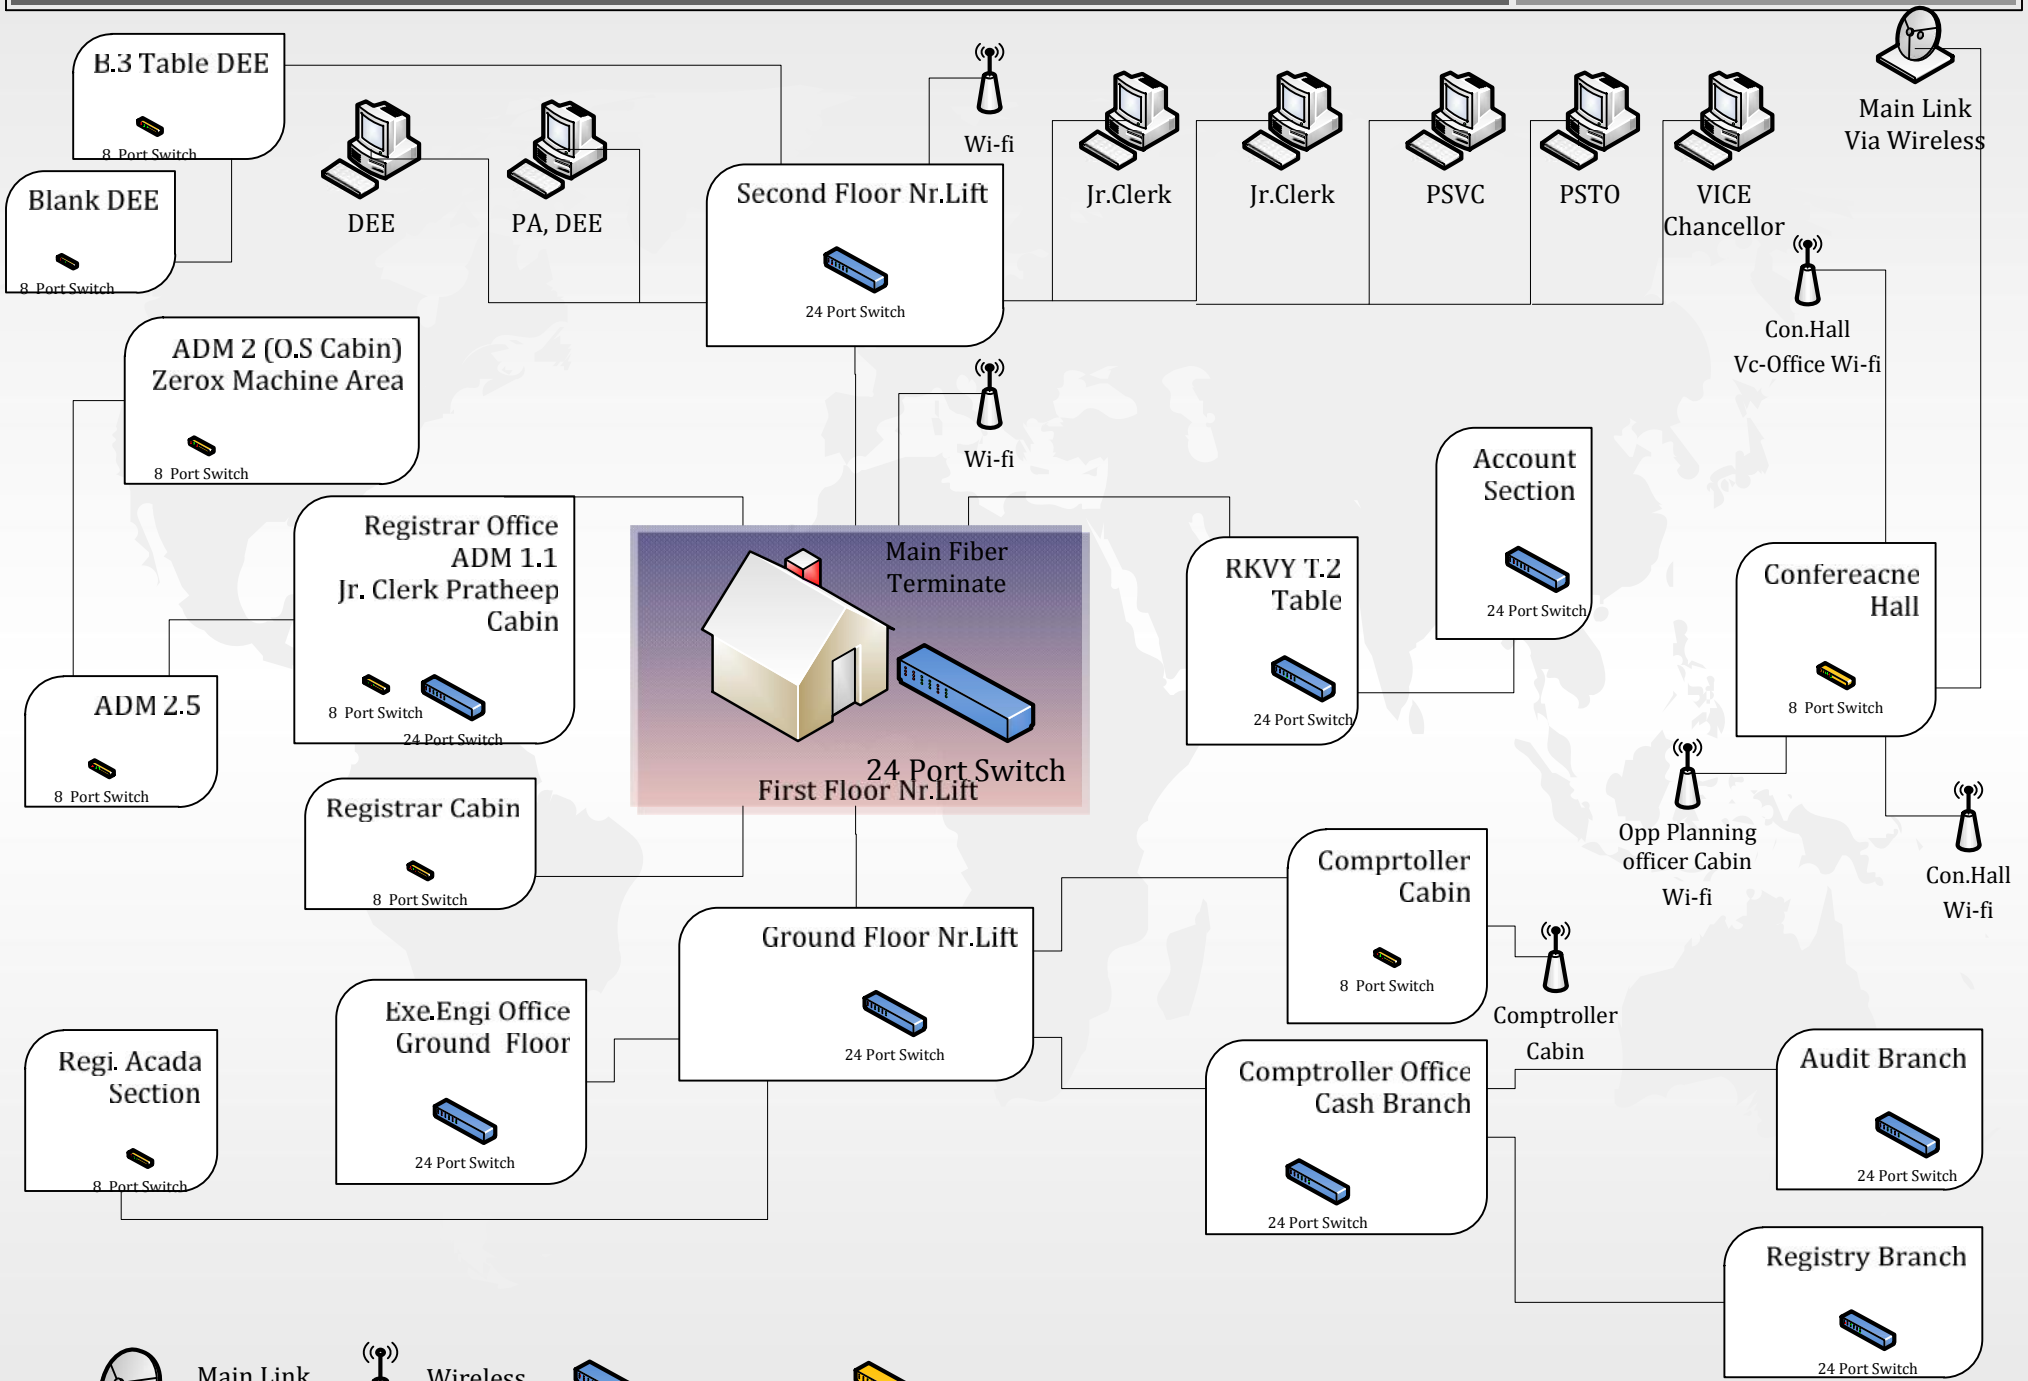

- 12 Core fiber line Specification
- New Fiber Switch at Stat Depar. line Specification

College of Forestry, Navsari Network Diagram

Fiber Optics Line

UTP CAT-6 connectivity

ASPEE College of Horticulture Network Diagram

UTP CAT-6 connectivity ↔

Local Area Network in New Vice-Chancellor Building

IT Department NAU Navsari

Main Link Via Wireless

Wireless Access Point

24 Port Switch

8 Port Switch

Remark

The shown network diagram is tentative/rough . The Final/Fair diagram will be shared in the Pre-bid meeting. Again at any point of time the Network diagram will be vary basis on the timely Network variations.