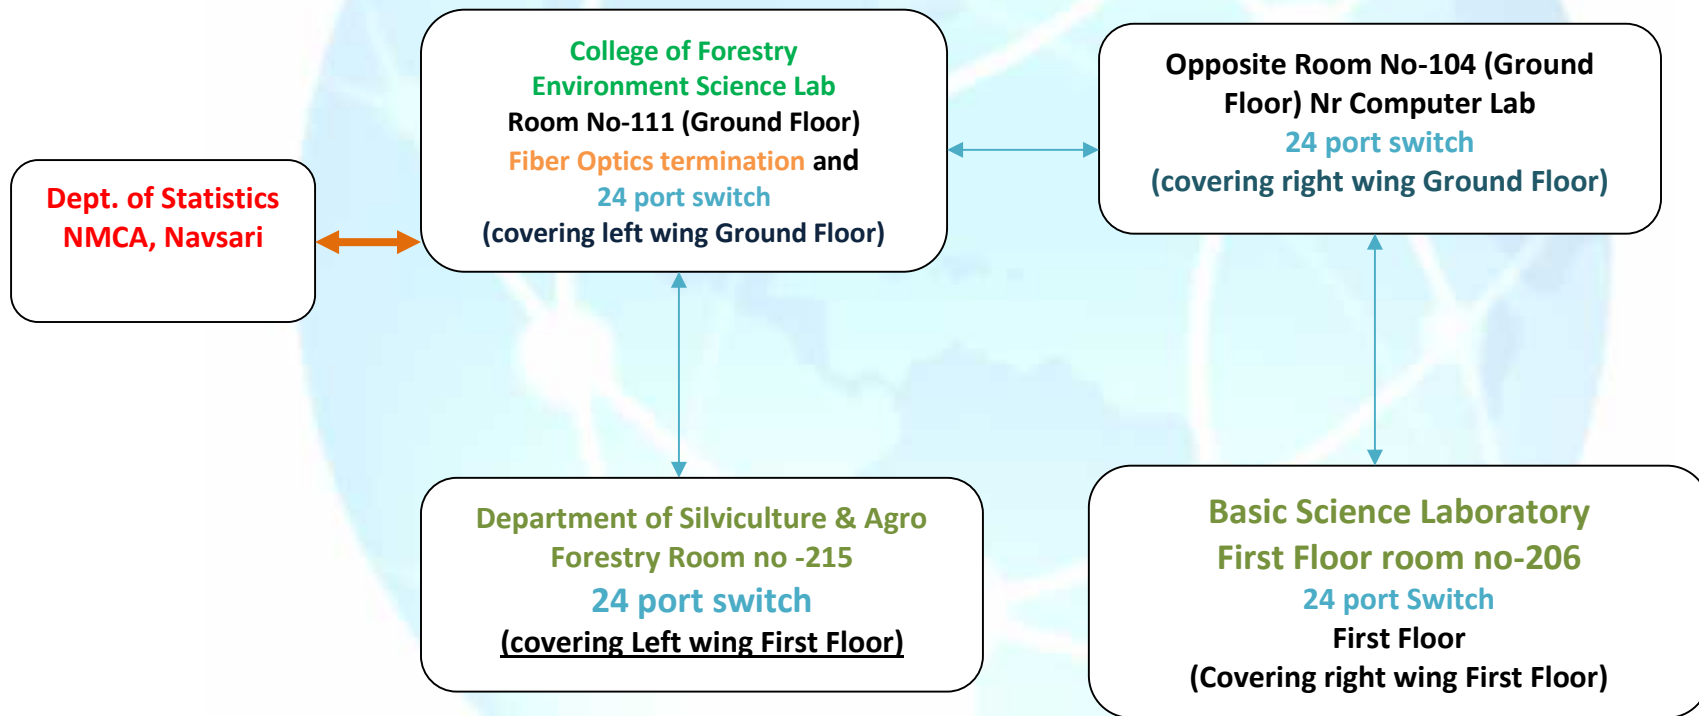

- 12 Core fiber line Specification
- New Fiber Switch at Stat Depar. line Specification

College of Forestry, Navsari Network Diagram

Fiber Optics Line

UTP CAT-6 connectivity

ASPEE College of Horticulture Network Diagram

UTP CAT-6 connectivity ↔

Local Area Network in New Vice-Chancellor Building

IT Department NAU Navsari

Main Link Via Wireless

Wireless Access Point

24 Port Switch

8 Port Switch

Remark

The shown network diagram is tentative/rough . The Final/Fair diagram will be shared in the Pre-bid meeting. Again at any point of time the Network diagram will be vary basis on the timely Network variations.