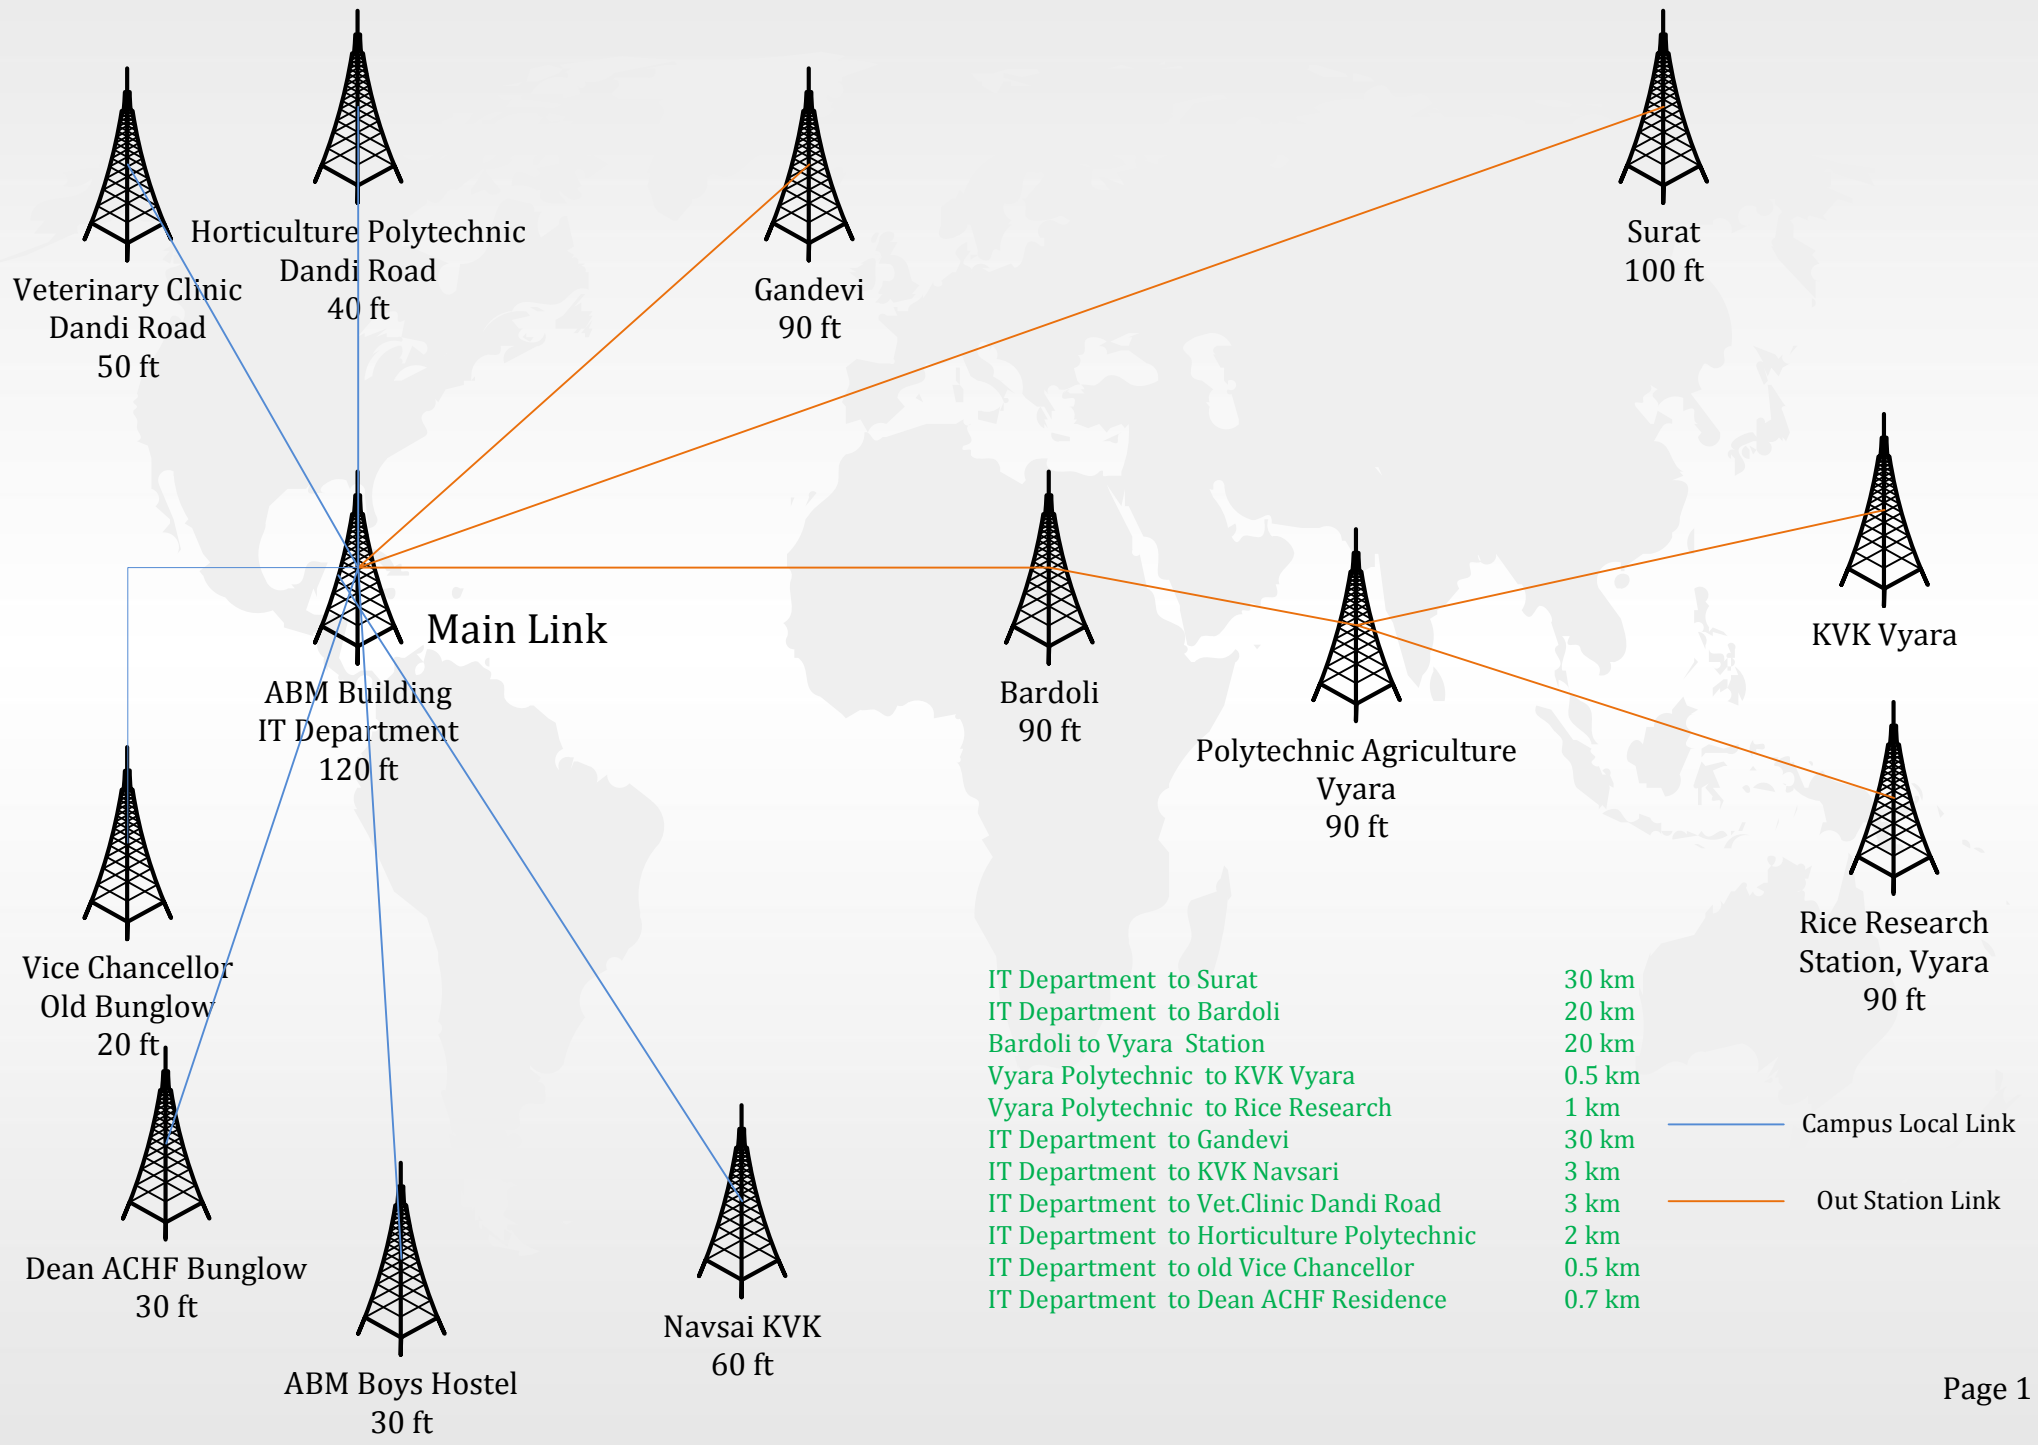

- 12 Core fiber line Specification
- New Fiber Switch at Stat Depar. line Specification

College of Forestry, Navsari Network Diagram

Fiber Optics Line

UTP CAT-6 connectivity

ASPEE College of Horticulture Network Diagram

UTP CAT-6 connectivity ↔

Local Area Network in New Vice-Chancellor Building

IT Department NAU Navsari

Main Link Via Wireless

Wireless Access Point

24 Port Switch

8 Port Switch

Remark

The shown network diagram is tentative/rough . The Final/Fair diagram will be shared in the Pre-bid meeting. Again at any point of time the Network diagram will be vary basis on the timely Network variations.