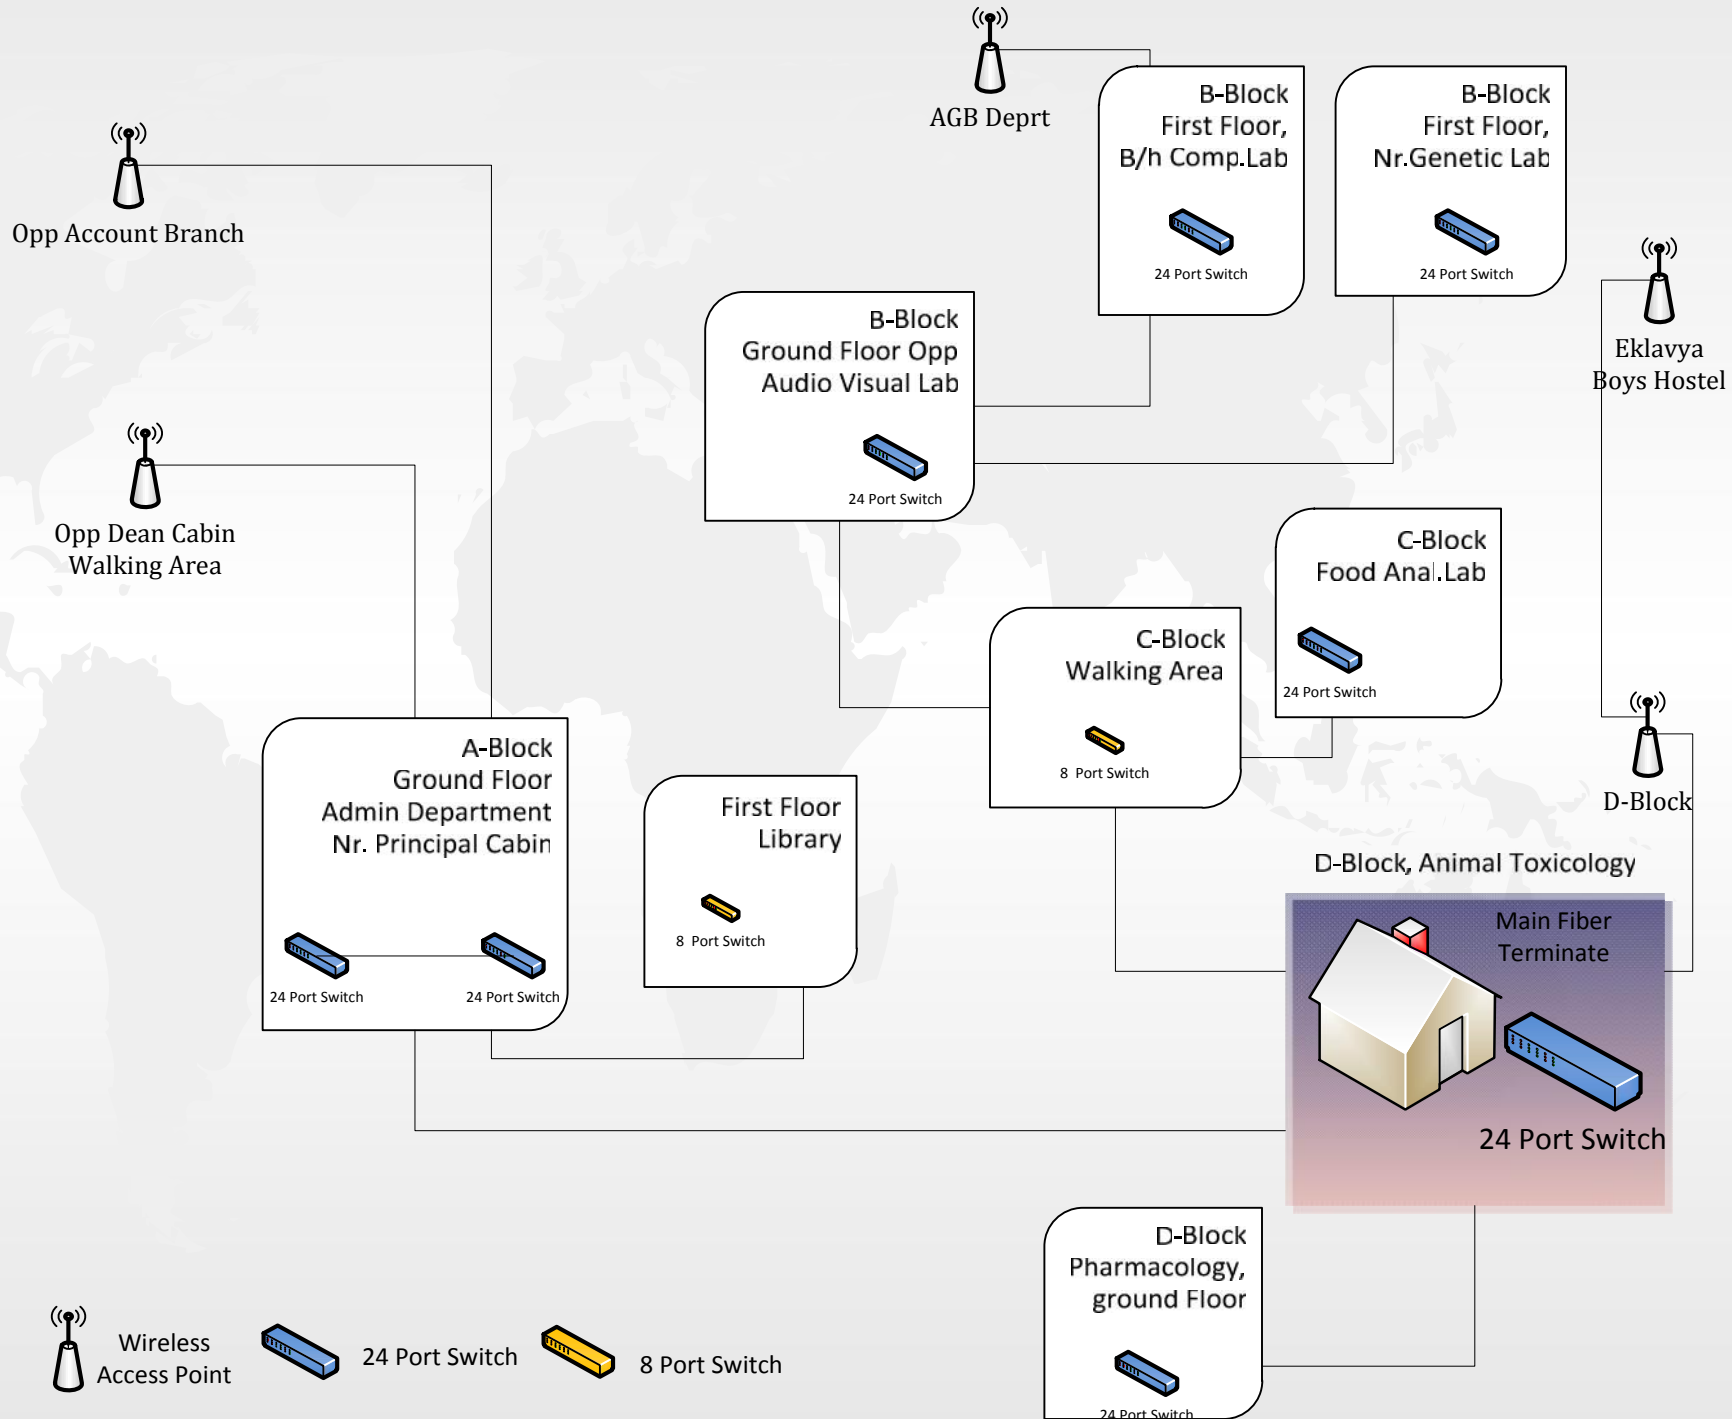

- 12 Core fiber line Specification
- New Fiber Switch at Stat Depar. line Specification

College of Forestry, Navsari Network Diagram

Fiber Optics Line

UTP CAT-6 connectivity

ASPEE College of Horticulture Network Diagram

UTP CAT-6 connectivity ↔

Local Area Network in New Vice-Chancellor Building

IT Department NAU Navsari

Main Link Via Wireless

Wireless Access Point

24 Port Switch

8 Port Switch

Remark

The shown network diagram is tentative/rough . The Final/Fair diagram will be shared in the Pre-bid meeting. Again at any point of time the Network diagram will be vary basis on the timely Network variations.